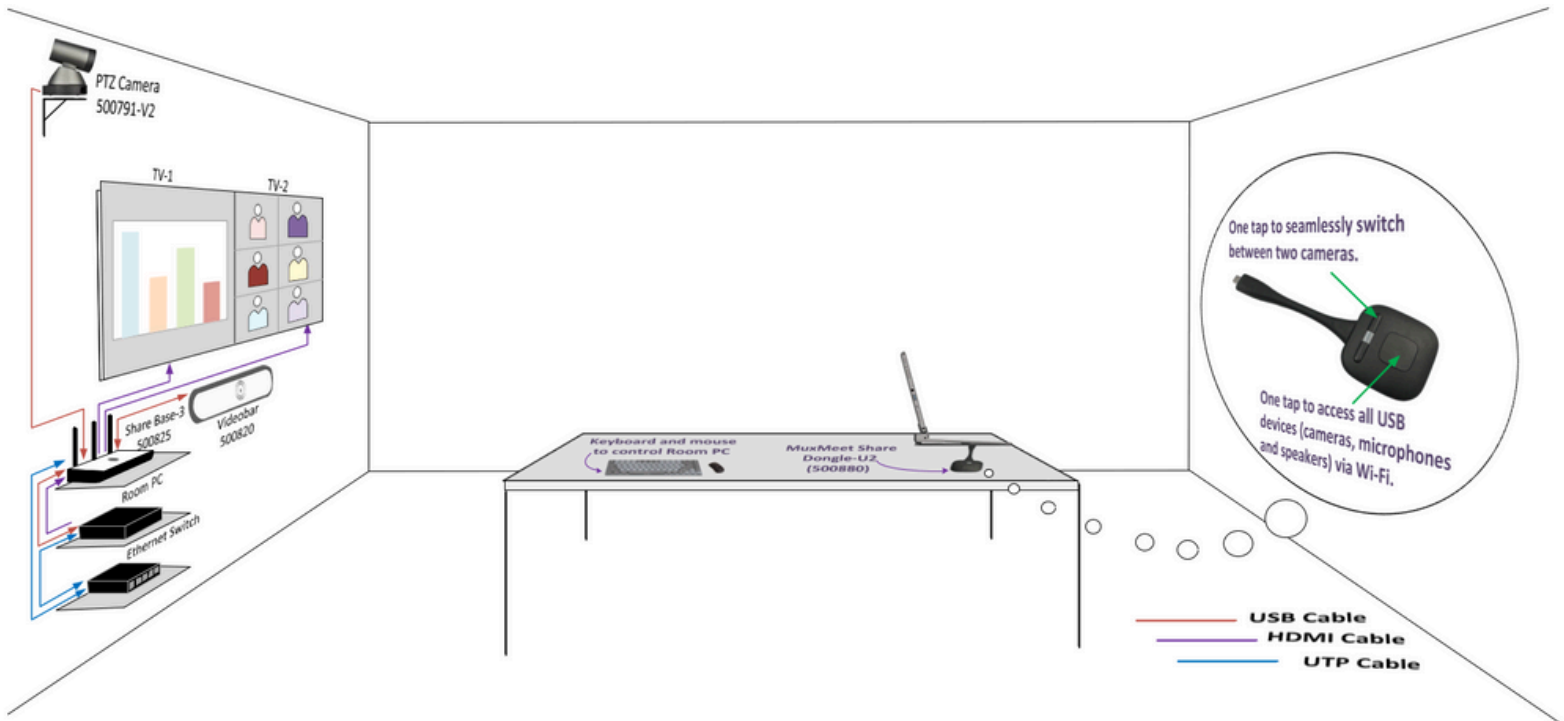

Application Example

MuxMeet Share Dongle-U2
500881

Follow us:

2321 Cohen | St-Laurent, H4R 2N7 | Québec, Canada Tel: 514-905-0588 | Fax:
514-905-0589 | Toll free: 1-877-689-5228 info@muxlab.com |
salesteam@muxlab.com | www.muxlab.com