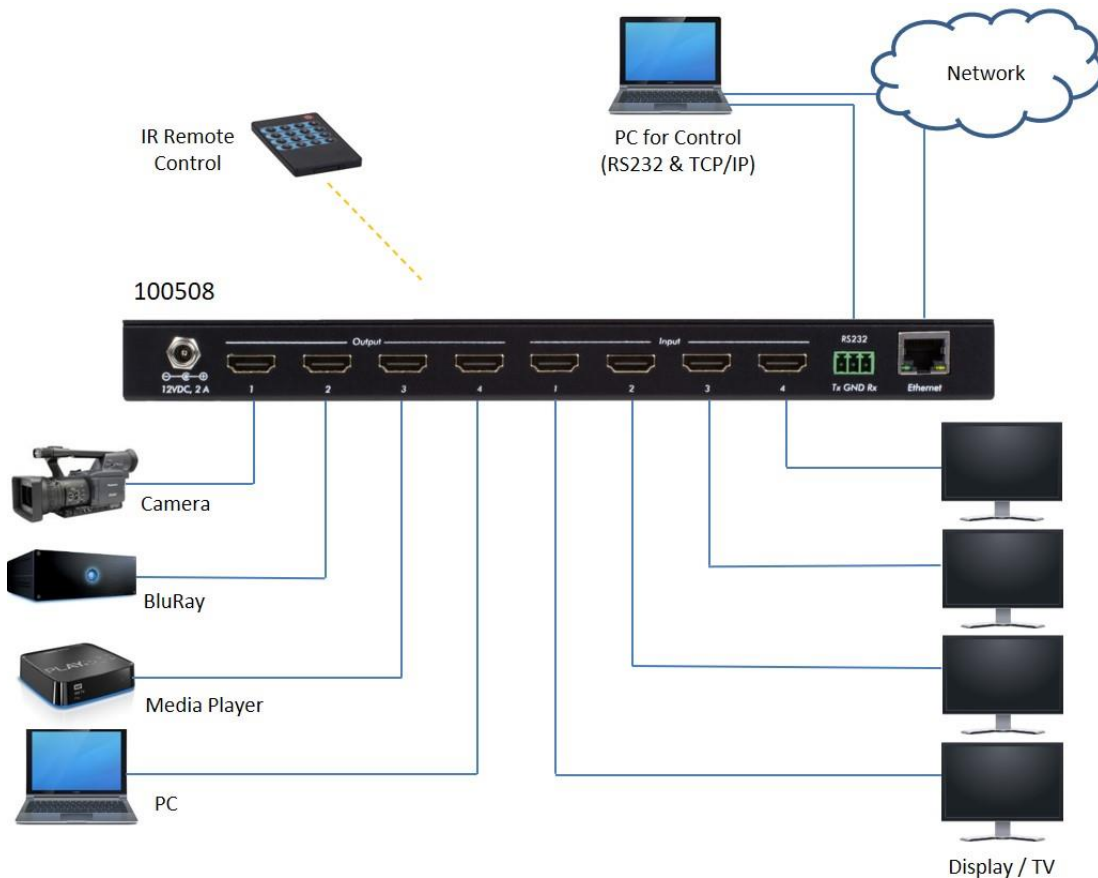

Typical Application