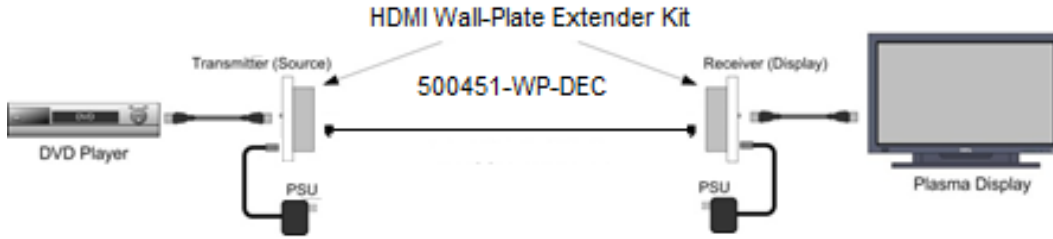

**HDMI Wall-Plate Extender Kit, HDBT, UHD-4K, Decora
500451-WP-DEC, 500451-WP-DEC-RX, 500451-WP-DEC-TX**

Typical Application: