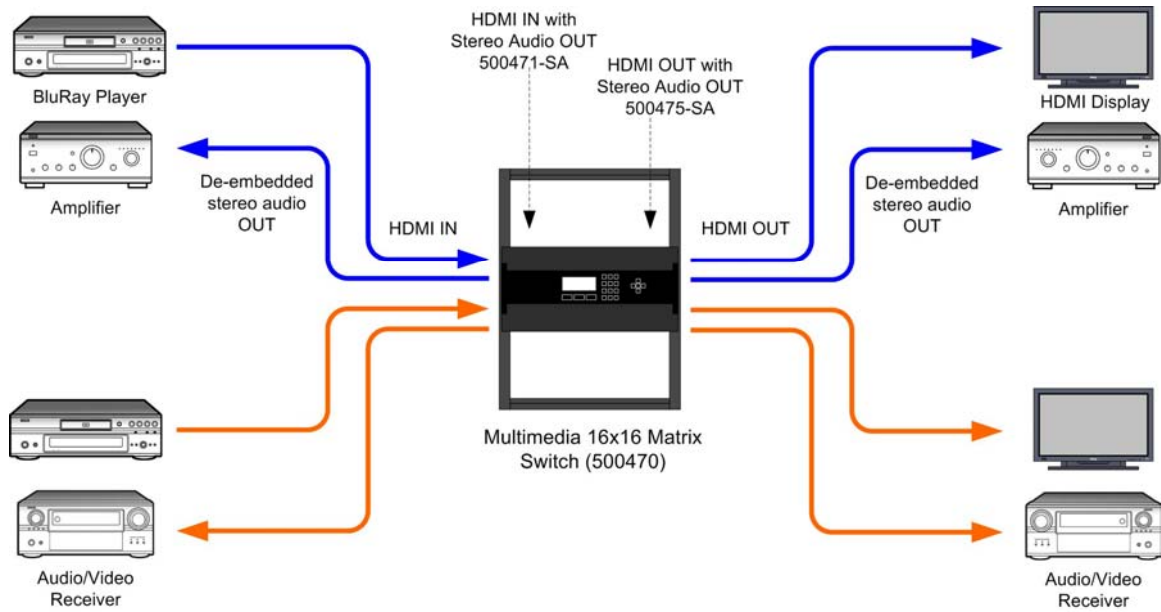

Typical Application

MuxLab Inc.

8495 Dalton Road, Mount Royal, Quebec, Canada, H4T 1V5

Tel: (514) 905 0588 Fax: (514) 905 0589

Toll Free: 1 877 689-5228

E-mail: videoease@muxlab.com

URL: www.muxlab.com