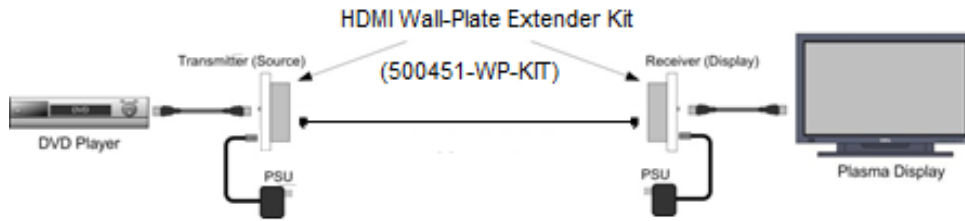

HDMI Wall-Plate Extender Kit, HDBT Lite, 4K 500451-WP-KIT, 500451-WP-UK

Typical Application: